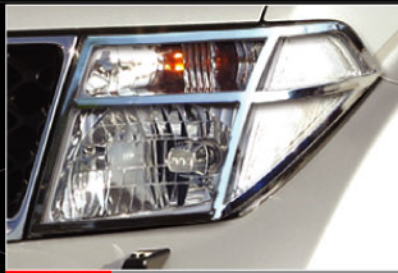

FRONTIER

NISSAN NAVARA ACCESSORIES

AC-851
HEAD LIGHT GUARDS

AC-850
TAIL LIGHT GUARDS

AC-801
SCLUFF PLATES

AC-816
SIDE STEPS WITH LIGHT

AC-818
SIDE STEPS

AC-151
FRONT NUDGE GUARD

AC-138
FRONT NUDGE GUARD

AC-419-N
REAR NUDGE GUARD

AC-440
REAR NUDGE GUARD

AC-753
UTILITY RACK