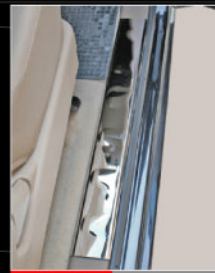

FRONTIER

NISSAN NAVARA ACCESSORIES

AC-851
HEAD LIGHT GUARDS

AC-850
TAIL LIGHT GUARDS

AC-801
SCLUFF PLATES

AC-816
SIDE STEPS WITH LIGHT

AC-818
SIDE STEPS

AC-151
FRONT NUDGE GUARD